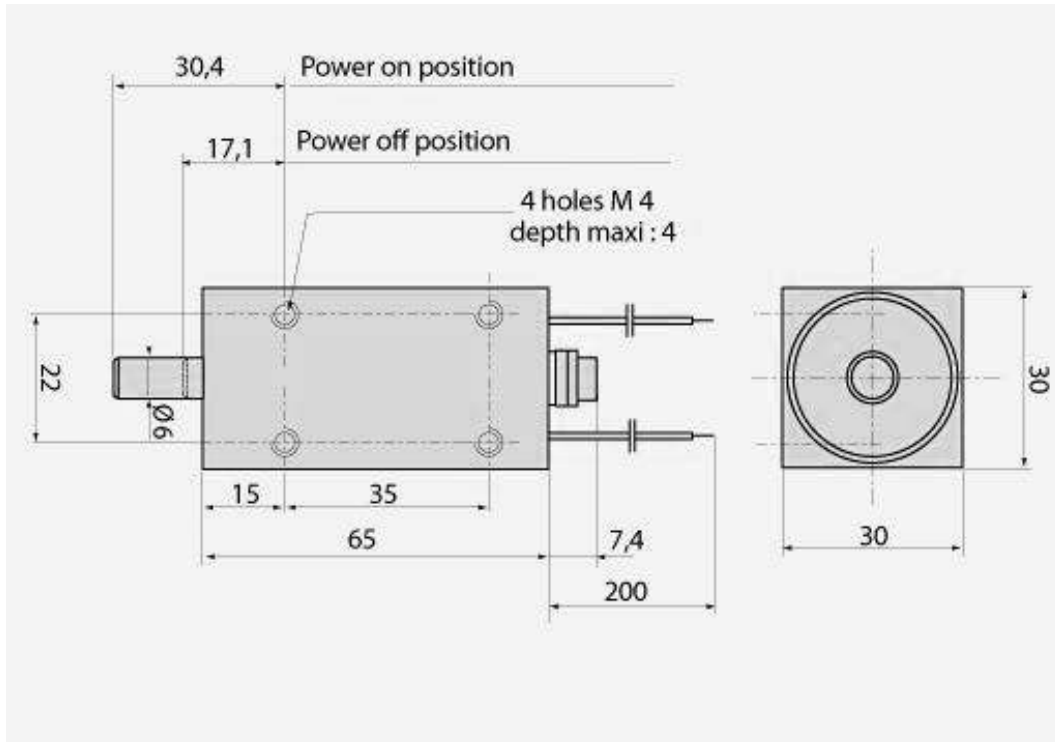

B.21

**SHOTBOLT IP40
LOCKING POWER ON**

BDC.21

Maximum radial force: 60kg
 Plunger output and input force: 100g
 Standard voltage: 24V DC
 Possible voltages: 12V DC - 200V DC
 Nominal force: 9W - 20°C
 Operating mode: Permanent service
 Maximum duty cycle: 100%
 Isolation group: 0
 Protection: IP40
 Service operating temperature: -5°C, +40°C
 Thermal class: B
 Total weight: 350g